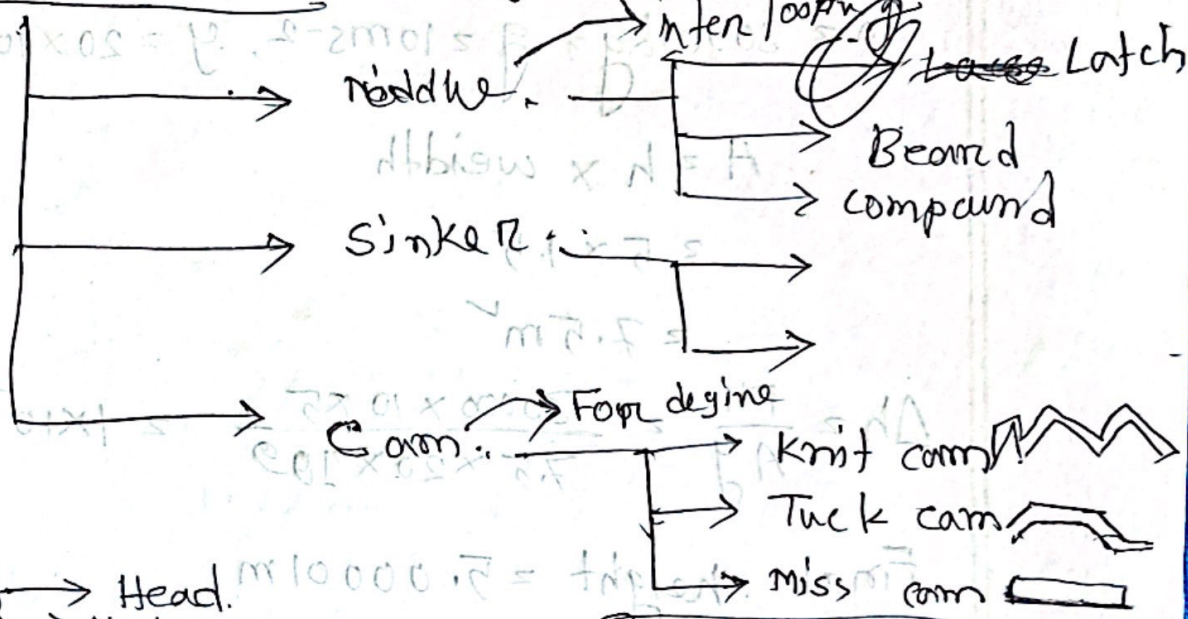

Sub: _____

Day _____

Time: _____

Date: / /

Primary elements → Knit m/c

Per inch or 24 or
Needle
Sinker

{ Beard - slide etc,
{ compound - compress etc,