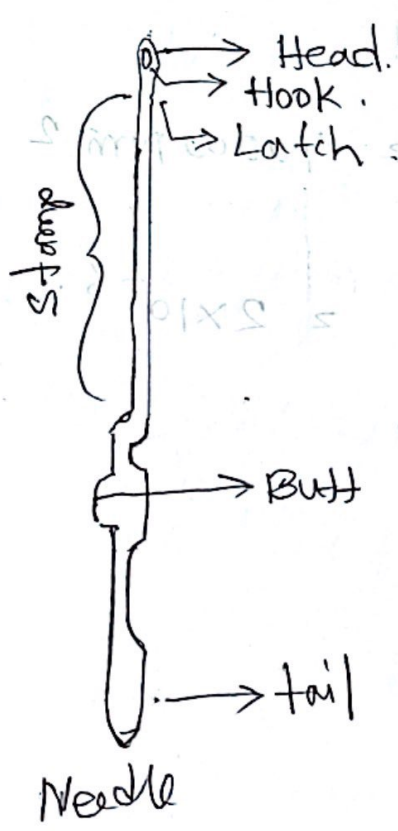

Sub: _____

Day _____

Time: _____

Date: / /

Primary elements → Knit m/c

Per inch or 24 or
Needle
Sinker

{ Beard - slide etc,
{ compound - compress etc,